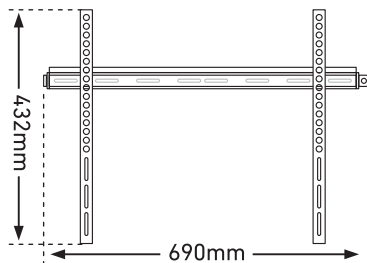

Slim Universal Wall Mount for 94cm - 188cm (37" - 74") Flat Panel Screens

Product Code: BAMFPWM62

Barcode: 6002844030988

- Easy installation.
- Adjustable wall mount - horizontal 'side to side' adjustment.
- Material: Steel with black powder coating finish.
- Anti-theft locking bar for securing TV (Padlock not included).
- Instruction manual included.
- 5 year warranty.

Slim Universal Wall Mount for 94cm - 188cm (37" - 74") Flat Panel Screens

The wall mount is recommended for indoor installation. It fits most (94cm x 188cm) 37" - 74" flat panels screens.

Diagram

TECHNICAL INFORMATION

SPECIFICATIONS

Maximum Loading Capacity:	60kg
Wall Bracket Length:	870mm
Hook on Arms Length:	530mm
TV to Wall Distance:	35mm
Vesa Compliant:	100 x 100mm 100 x 200mm 200 x 200mm 400 x 400mm 400 x 600mm

TOOLS REQUIRED FOR INSTALLATION

THE PACKAGE CONTAINS

- 1 x Bracket
- 1 x Locking bar
- 1 x Set of mounting screws
- 1 x Instruction manual
- 2 x Hooked on arms

PACKAGING DIMENSIONS

	Weight (kg)	Height (mm)	Width (mm)	Depth (mm)
Package	3.0	43	685	70