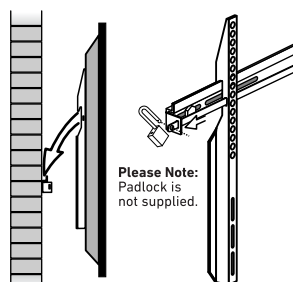

TOOLS REQUIRED FOR INSTALLATION

THE PACKAGE CONTAINS

- 1 x Bracket
- 1 x Locking bar
- 1 x Set of mounting screws
- 1 x Instruction manual
- 2 x Hooked on arms

PACKAGING DIMENSIONS

	Weight (kg)	Height (mm)	Width (mm)	Depth (mm)
Package	3.0	43	685	70

Hook Screen onto Wall Bracket

IMPORTANT: This procedure will require two people.

Please Note: Padlock is not supplied.