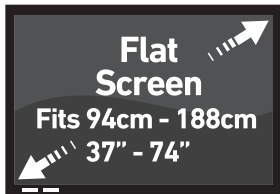

Slim Universal Wall Mount for 94cm - 188cm (37" - 74") Flat Panel Screens

Product Code: BAMFPWM62

Barcode: 6002844030988

- Easy installation.
- Adjustable wall mount - horizontal 'side to side' adjustment.
- Material: Steel with black powder coating finish.
- Anti-theft locking bar for securing TV (Padlock not included).
- Instruction manual included.
- 5 year warranty.

Slim Universal Wall Mount for 94cm - 188cm (37" - 74") Flat Panel Screens

The wall mount is recommended for indoor installation. It fits most (94cm x 188cm) 37" - 74" flat panels screens.

Diagram

TECHNICAL INFORMATION

SPECIFICATIONS

Maximum Loading Capacity:	60kg
Wall Bracket Length:	870mm
Hook on Arms Length:	530mm
TV to Wall Distance:	35mm
Vesa Compliant:	100 x 100mm 100 x 200mm 200 x 200mm 400 x 400mm 400 x 600mm