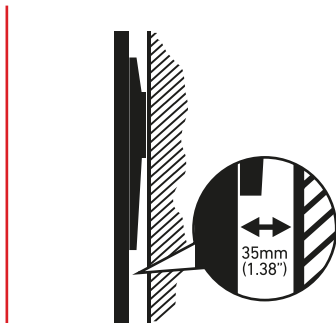

Slim Universal Wall Mount for 94cm - 188cm (37" - 74") Flat Panel Screens

Product Code: BAMFPWM62

Barcode: 6002844030988

- Easy installation.
- Adjustable wall mount - horizontal 'side to side' adjustment.
- Material: Steel with black powder coating finish.
- Anti-theft locking bar for securing TV (Padlock not included).
- Instruction manual included.
- 5 year warranty.

Slim Universal Wall Mount for 94cm - 188cm (37" - 74") Flat Panel Screens

The wall mount is recommended for indoor installation. It fits most (94cm x 188cm) 37" - 74" flat panels screens.

Diagram

TECHNICAL INFORMATION

SPECIFICATIONS

Maximum Loading Capacity:	60kg
Wall Bracket Length:	870mm
Hook on Arms Length:	530mm
TV to Wall Distance:	35mm
Vesa Compliant:	100 x 100mm 100 x 200mm 200 x 200mm 400 x 400mm 400 x 600mm