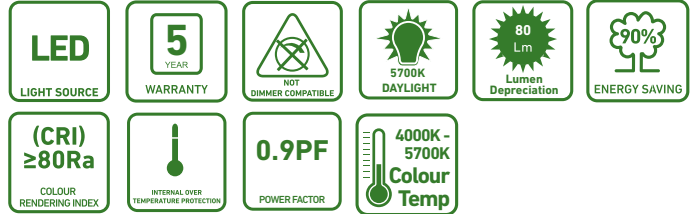

18W - 1,2m (4ft) LED Tube with Internal Driver

Daylight 5700K

Product Code: **FL20WT8DL**
FL18WT8DL
 Barcode: **600284406 4860**

- 5 year warranty.
- 90% energy saving.
- Uniform light distribution over the entire length of the tube leaving 'no dark spots'.

Note: Not compatible with dimmer switch.

1.2m LED Tube (Milky cover)

Ideal for Shopping Malls, Office Buildings, Hotels, Meeting Rooms and Undercover Parkings.

TECHNICAL INFORMATION

Specifications:

Wattage	18W
Power Efficiency	90%
Input voltage	AC100V-240V
Frequency	50/60Hz
Fitting	G13
Lumen Depreciation	80LM/W ±10%
Lifetime	40 000 hours @ 24/7 burn rate
Colour rendering index	(CRI) ≥ 80Ra
Beam angle	240°
IP Rating	IP20
Power Factor	0.95
Colour Temperature	4000K (Cool White)