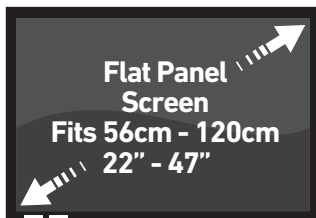

Slim Universal Wall Mount for 56cm - 120cm (22" - 47") Flat Panel Screens

Product Code: **BAMFPWM32**

Barcode: 6002844030971

- Easy installation.
- Adjustable wall mount - horizontal 'side to side' adjustment.
- Material: Steel with black powder coating finish.
- Anti-theft locking bar for securing TV (Padlock not included).
- Instruction manual included.
- 5 year warranty.

Slim Universal Wall Mount for 56cm - 120cm (22" - 47") Flat Panel Screens

The wall mount is recommended for indoor installation. It fits most (56cm x 120cm) 22" - 47" Flat panel screens.

Diagram

TECHNICAL INFORMATION

SPECIFICATIONS

Maximum Loading Capacity:	35kg
Wall Bracket Length:	465mm
Hook on Arms Length:	430mm
TV to Wall Distance:	35mm
Vesa Compliant:	100 x 100mm 100 x 200mm 200 x 200mm 400 x 400mm

TOOLS REQUIRED FOR INSTALLATION

THE PACKAGE CONTAINS

- 1 x Bracket
- 1 x Locking bar
- 1 x Set of mounting screws
- 1 x Instruction manual
- 2 x Hooked on arms

PACKAGING DIMENSIONS

	Weight (kg)	Height (mm)	Width (mm)	Depth (mm)
Package	2.0	36	460	70