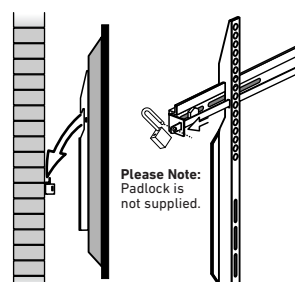

THE PACKAGE CONTAINS

- 1 x Bracket
- 1 x Locking bar
- 1 x Set of mounting screws
- 1 x Instruction manual
- 2 x Hooked on arms

PACKAGING DIMENSIONS

	Weight (kg)	Height (mm)	Width (mm)	Depth (mm)
Package	2.0	36	460	70

Hook Screen onto Wall Bracket

IMPORTANT: This procedure will require two people.

Please Note: Padlock is not supplied.