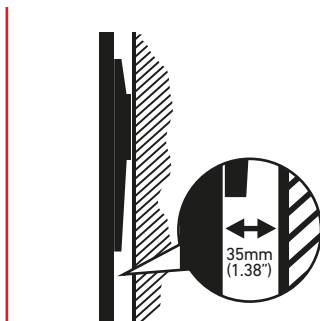

Slim Universal Wall Mount for 56cm - 120cm (22" - 47") Flat Panel Screens

Product Code: **BAMFPWM32**

Barcode: 6002844030971

- Easy installation.
- Adjustable wall mount - horizontal 'side to side' adjustment.
- Material: Steel with black powder coating finish.
- Anti-theft locking bar for securing TV (Padlock not included).
- Instruction manual included.
- 5 year warranty.

Slim Universal Wall Mount for 56cm - 120cm (22" - 47") Flat Panel Screens

The wall mount is recommended for indoor installation. It fits most (56cm x 120cm) 22" - 47" Flat panel screens.

Diagram

TECHNICAL INFORMATION

SPECIFICATIONS

Maximum Loading Capacity:	35kg
Wall Bracket Length:	465mm
Hook on Arms Length:	430mm
TV to Wall Distance:	35mm
Vesa Compliant:	100 x 100mm 100 x 200mm 200 x 200mm 400 x 400mm

TOOLS REQUIRED FOR INSTALLATION

THE PACKAGE CONTAINS

- 1 x Bracket
- 1 x Locking bar
- 1 x Set of mounting screws
- 1 x Instruction manual
- 2 x Hooked on arms

PACKAGING DIMENSIONS

	Weight (kg)	Height (mm)	Width (mm)	Depth (mm)
Package	2.0	36	460	70