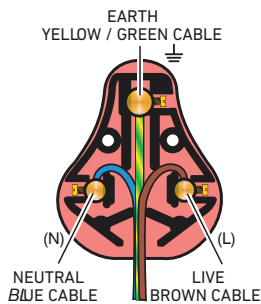

SAFE ELECTRICAL WIRING CONNECTION