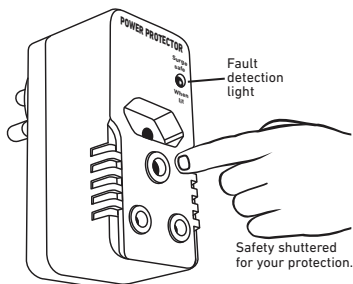

Indicator light shows that the Surge Protector is working correctly.