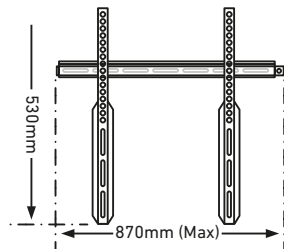

Slim Universal Wall Mount for 94cm - 188cm (37" - 74") Flat Panel Screens

Product Code: BAMFPWM62
Barcode: 600284403 0988

- Easy installation.
- Adjustable wall mount - horizontal 'side to side' adjustment.
- Material: Steel with black powder coating finish.
- Anti-theft locking bar for securing TV (Padlock not included).
- Instruction manual included.
- 5 year warranty.

Slim Universal Wall Mount for 94cm - 188cm (37" - 74") Flat Panel Screens

The wall mount is recommended for indoor installation.
It fits most (94cm x 188cm) 37" - 74" flat panels screens.

Diagram

TECHNICAL INFORMATION

SPECIFICATIONS

Maximum Loading Capacity:	60kg
Wall Bracket Length:	870mm
Hook on Arms Length:	530mm
TV to Wall Distance:	35mm
Vesa Compliant:	100 x 100mm 100 x 200mm 200 x 200mm 400 x 400mm 400 x 600mm

TOOLS REQUIRED FOR INSTALLATION

THE PACKAGE CONTAINS

- 1 x Bracket
- 1 x Locking bar
- 1 x Set of mounting screws
- 1 x Instruction manual
- 2 x Hooked on arms

PACKAGING DIMENSIONS

	Weight (kg)	Height (mm)	Width (mm)	Depth (mm)
Package	3.0	36	650	70