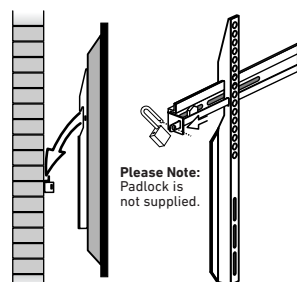

TOOLS REQUIRED FOR INSTALLATION

THE PACKAGE CONTAINS

- 1 x Bracket
- 1 x Locking bar
- 1 x Set of mounting screws
- 1 x Instruction manual
- 2 x Hooked on arms

PACKAGING DIMENSIONS

	Weight (kg)	Height (mm)	Width (mm)	Depth (mm)
Package	3.0	36	650	70

Hook Screen onto Wall Bracket

IMPORTANT: This procedure will require two people.

Please Note:
Padlock is not supplied.