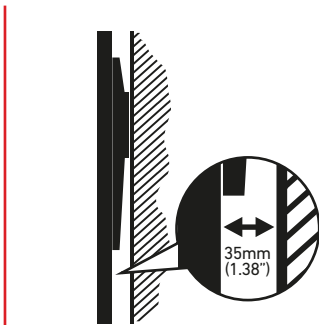

Slim Universal Wall Mount for 94cm - 188cm (37" - 74") Flat Panel Screens

Product Code: BAMFPWM62
Barcode: 600284403 0988

- Easy installation.
- Adjustable wall mount - horizontal 'side to side' adjustment.
- Material: Steel with black powder coating finish.
- Anti-theft locking bar for securing TV (Padlock not included).
- Instruction manual included.
- 5 year warranty.

Slim Universal Wall Mount for 94cm - 188cm (37" - 74") Flat Panel Screens

The wall mount is recommended for indoor installation.
It fits most (94cm x 188cm) 37" - 74" flat panels screens.

Diagram

TECHNICAL INFORMATION

SPECIFICATIONS

Maximum Loading Capacity:	60kg
Wall Bracket Length:	870mm
Hook on Arms Length:	530mm
TV to Wall Distance:	35mm
Vesa Compliant:	100 x 100mm 100 x 200mm 200 x 200mm 400 x 400mm 400 x 600mm