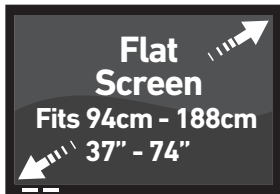

Slim Universal Wall Mount for 94cm - 188cm (37" - 74") Flat Panel Screens

Product Code: BAMFPWM62
Barcode: 600284403 0988

- Easy installation.
- Adjustable wall mount - horizontal 'side to side' adjustment.
- Material: Steel with black powder coating finish.
- Anti-theft locking bar for securing TV (Padlock not included).
- Instruction manual included.
- 5 year warranty.

Slim Universal Wall Mount for 94cm - 188cm (37" - 74") Flat Panel Screens

The wall mount is recommended for indoor installation.
It fits most (94cm x 188cm) 37" - 74" flat panels screens.

Diagram

TECHNICAL INFORMATION

SPECIFICATIONS

Maximum Loading Capacity:	60kg
Wall Bracket Length:	870mm
Hook on Arms Length:	530mm
TV to Wall Distance:	35mm
Vesa Compliant:	100 x 100mm 100 x 200mm 200 x 200mm 400 x 400mm 400 x 600mm