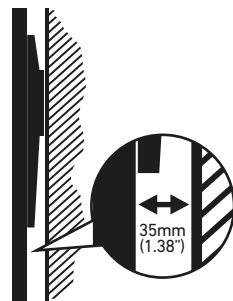

Slim Universal Lockable Wall Mount (55,88cm x 119,38cm) (22" - 47") Flat TV Panels

Product Code: BAMFPWM32
Barcode: 600284403 0971

- Easy installation.
- Adjustable wall mount - horizontal 'side to side' adjustment.
- Material: Steel with black powder coating finish.
- Anti-theft locking bar for securing TV (Padlock not included).
- Instruction manual included.
- 5 year warranty.

Slim Universal Lockable Wall Mount (55,88cm x 119,38cm)

The wall mount is recommended for indoor installation. It fits most (55,88cm x 119,38cm) 22" - 47" LCD / LED flat tv panels & monitors.

Diagram

TECHNICAL INFORMATION

SPECIFICATIONS

Maximum Loading Capacity:	35kg
Wall Bracket Length:	550mm
Hook on Arms Length:	430mm
TV to Wall Distance:	35mm
Vesa Compliant:	100 x 100mm 100 x 200mm 200 x 200mm 400 x 400mm

TOOLS REQUIRED FOR INSTALLATION

THE PACKAGE CONTAINS

- 1 x Bracket
- 1 x Locking bar
- 1 x Set of mounting screws
- 1 x Instruction manual
- 2 x Hooked on arms

PACKAGING DIMENSIONS

	Weight (kg)	Height (mm)	Width (mm)	Depth (mm)
Package	2.0	67	577	122