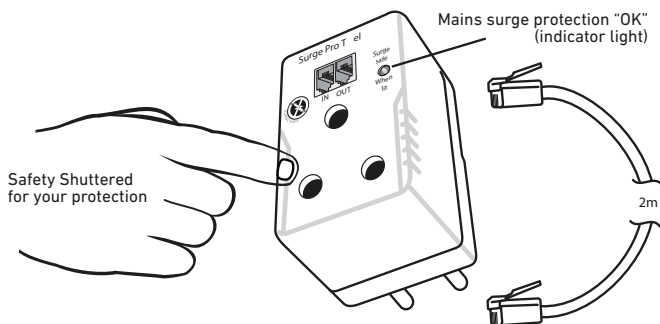

Diagram

FIRE RESISTANT
Manufactured with flame retardant materials

TECHNICAL INFORMATION

SPECIFICATIONS

	Medium Surge Level	High Surge Level	Extra High Surge Level
Max total combined surge current (Amps)	6500 - 16 000	26 000 - 30 000	72 000
Max total combined surge energy (Joules)	458	620 - 909	1 836
Protection component response time (nSec)	< 25	< 25	< 25
Max connected load: 3680W			

4 Stage Surge Protection	
Stage 1:	6500 - 16 000
Stage 2:	26 000 - 30 000
Stage 3:	458
Stage 4:	< 25

THE KIT CONTAINS

- 1 x Surge safe tel combo
- 1 x 2m telephone extension cord
- 1 x Surge Warranty form
  (This needs to be filled out in full by the customer in order for claiming purposes)

PACKAGING DIMENSIONS

	Weight (kg)	Height (mm)	Width (mm)	Depth (mm)
Package	0.50	70	145	240

For R30 000 warranty to be valid, enclosed warranty form needs to be completed and submitted to Ellies (Pty) Ltd with all other required documents within 30 days from date of purchase.

www.ellies.co.za