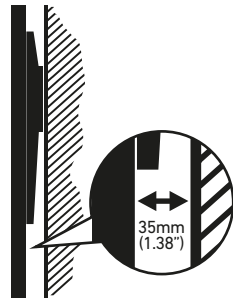

Slim Universal Lockable Wall Mount (93,98cm x 187,96cm) 37" - 74" Flat TV Panels

Product Code: BAMFPWM62
Barcode: 600284403 0988

- Easy installation.
- Adjustable wall mount - horizontal 'side to side' adjustment.
- Material: Steel with black powder coating finish.
- Anti-theft locking bar for securing TV (Padlock not included).
- Instruction manual included.
- 5 year warranty.

Slim Universal Lockable Wall Mount (93,98cm x 187,96cm)

The wall mount is recommended for indoor installation. It fits most (93,98cm x 187,96cm) 37" - 74" LCD / LED flat tv panels & monitors.

Diagram

TECHNICAL INFORMATION

SPECIFICATIONS

Maximum Loading Capacity:	60kg
Wall Bracket Length:	870mm
Hook on Arms Length:	530mm
TV to Wall Distance:	35mm
Vesa Compliant:	100 x 100mm 100 x 200mm 200 x 200mm 400 x 400mm 400 x 600mm

TOOLS REQUIRED FOR INSTALLATION

THE PACKAGE CONTAINS

- 1 x Bracket
- 1 x Locking bar
- 1 x Set of mounting screws
- 1 x Instruction manual
- 2 x Hooked on arms

PACKAGING DIMENSIONS

	Weight (kg)	Height (mm)	Width (mm)	Depth (mm)
Package	3.0	53	890	90

Hook Screen onto Wall Bracket

IMPORTANT: This procedure will require two people.