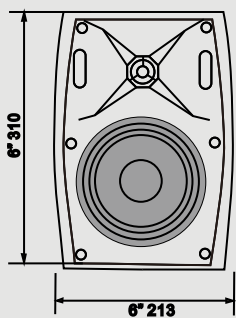

## 2-Way Moulded Speaker With Bracket

40W @ 100V/8Ω

### Features and Benefits

- 6" woofer and dome tweeter
- Detachable wall mount bracket
- 2-Way 6" speaker in moulded cab

### Packaging Content

1 x 2-Way Moulded Speaker With Bracket

Product Code: DSOB6

Barcode: 6002844063443

#### Physical Specification

Material	HIPS
Grill	Power Coated Iron Mesh
Component (L.Speaker)	6" PP Woofer
Component (H.Speaker)	1" SILK
Finished Colour	Black
Unit Weight	3.7kg
Dimensions (Diameter)	310 x 205 x 195mm