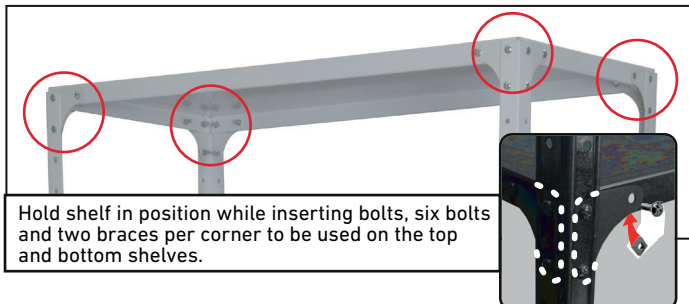

The Shelf unit

Bring order to your garage, workshop storeroom and other areas where you'll need shelf space.

Care should be taken in general as the units have sharp edges when adding them to a shelf unit.

Assembly tips

Join Add-on shelves with ease for more shelf space. For added sturdiness and safety, fasten the shelf to a wall using the 2 wall bolts and plugs supplied.

Ensuring that bolts, lock nuts and support corner plates are comfortably tight throughout the entire shelving unit will make it more sturdy.

Hold shelf in position while inserting bolts, six bolts and two braces per corner to be used on the top and bottom shelves.

Cautions

Care should be taken in general as the units have sharp edges when adding them to a shelf unit. Avoid packing heavy things on the top of the shelf unit as this will make it top heavy and may cause it to fall over. Mounting the shelf unit against a wall or other solid standing surface may prevent this from happening.