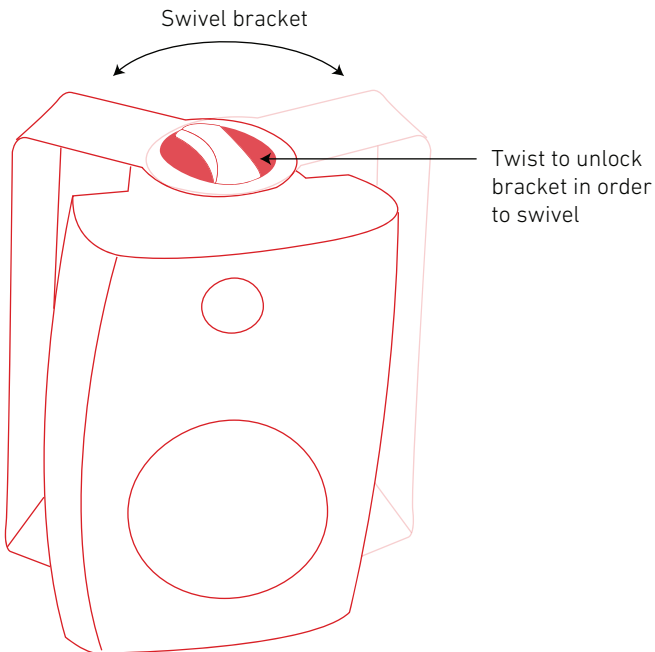

2-Way Bulk Moulded Speaker With Bracket 40W

Product Code: DSOB6
Barcode: 6002844063443

- Black colour
- 6" woofer and dome tweeter
- Detachable wall mount bracket
- 2-Way 6" speaker in moulded cab

2-Way Bulk Moulded Speaker With Bracket

The 2-Way Bulk Moulded Speaker with Bracket is used to connect to a sound system.

Diagram

TECHNICAL INFORMATION

Specifications:

Frequency Response:	90Hz ~20kHz
Sensitivity:	87±3dB
Power Taps:	5 / 10 / 20 / 40W + 8 ohm
Material (panel):	HIPS
Voltage:	100V
Wattage:	40W
SI derived unit (Ω)	8 Ohm