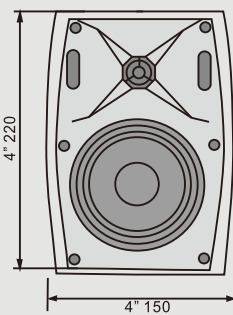

### Features and Benefits

- 4" woofer and dome tweeter
- Detachable wall mount bracket
- 2-Way 4" speaker in moulded cab

Product Code: DSOB4

Barcode: 6002844045593

### Specifications

#### Physical Specification

Material	HIPS
Grill	Power Coated Iron Mesh
Component (L.Speaker)	4" PP Woofer
Component (H.Speaker)	1" PEI
Finished Colour	Black
Unit Weight	2.1kg
Dimensions (Diameter)	220 x 150 x 135mm