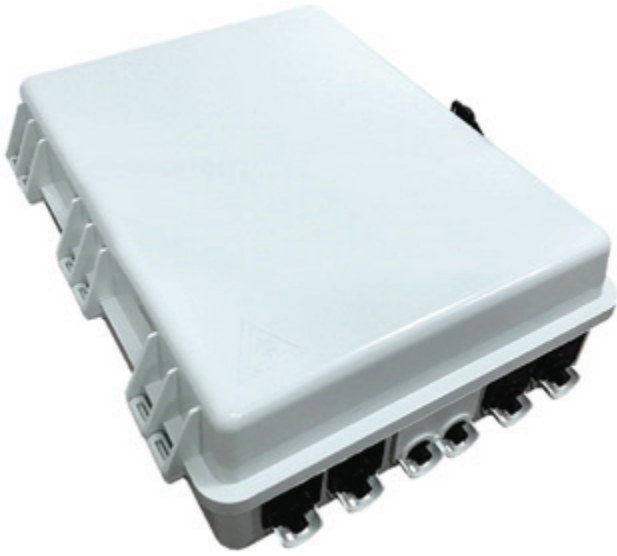

Fibre Optic Distribution Enclosure (Indoor/Outdoor type)

Product Code: COFEN-FTX048H1

Features

- Suitable for the distribution connection between fibre cable and telecommunication equipment
- Protective connection between drop cable and distribution pigtails or splitters
- For mounting PLC Splitters
- Connecting of intermediate cables (distribution cables) using Mid-couplers
- Indoor or outdoor use
- IP grade: IP65

SPECIFICATIONS

Enclosure	2 Inputs Uncut Fibres up to 19mm OD Max + 4 Additional Input/ outputs
Total Capacity (Fibres)	96
Dimension (mm)	420 X 320X 120
Max. No of Pigtails	48xSC 96xLC
Max. No. of Mids. (SC/ LC DX Mid-couplers)	48

Accessories:

Provided with termination enclosure: insulation tape, fixer, key, protective sleeves

Accessories to be ordered in addition: mid-couplers, pigtails, patch cords & Splitters

KIT CONTENTS

1 Enclosure Case