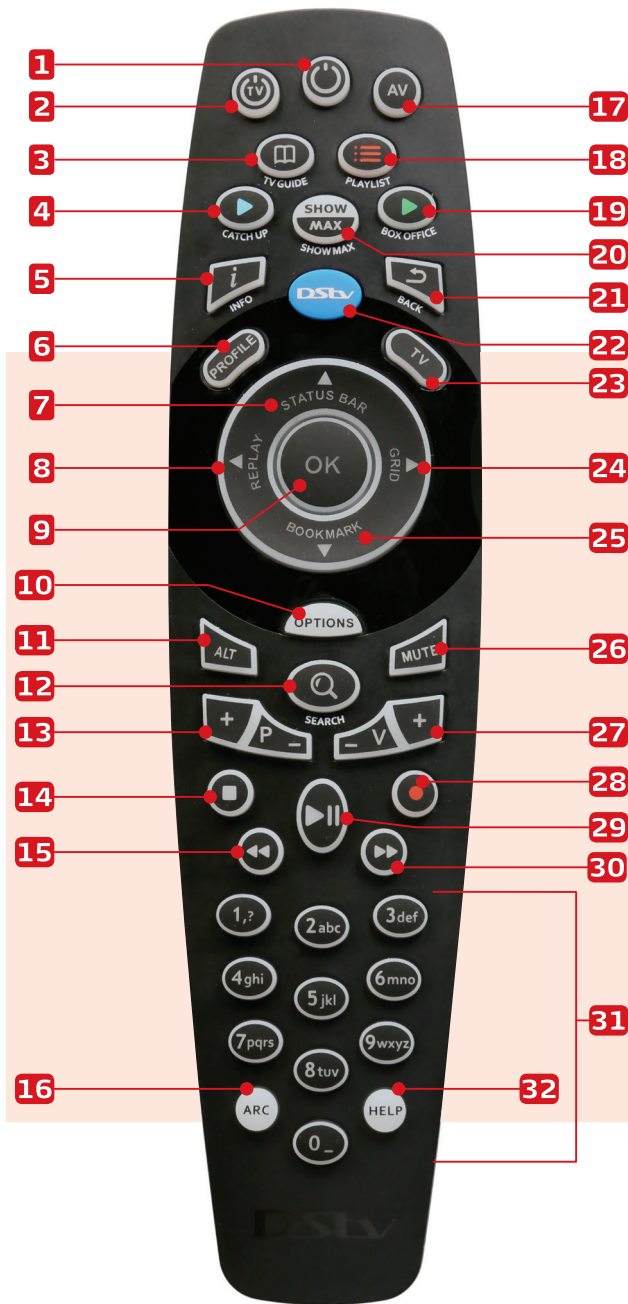

# A7 DStv Explora Remote Control

Product Code: BPUNIRMHDX3

Barcode: 6007516004267

- Supports 3 multiple modes - this remote can be programmed to control other audio/visual equipment.
- Backlit buttons (ideal for night-time viewing).

- |               |                  |
|---------------|------------------|
| 1. STANDBY    | 17. AV           |
| 2. TV POWER   | 18. PLAYLIST     |
| 3. TV GUIDE   | 19. BOXOFFICE*   |
| 4. CATCH UP*  | 20. SHOWMAX**    |
| 5. INFO       | 21. BACK         |
| 6. PROFILE    | 22. DStv         |
| 7. STATUS BAR | 23. TV           |
| 8. REPLAY     | 24. GRID         |
| 9. OK         | 25. BOOKMARK     |
| 10. OPTIONS   | 26. MUTE         |
| 11. ALT       | 27. V+ / V-      |
| 12. SEARCH    | 28. REC          |
| 13. P+ / P-   | 29. PLAY / PAUSE |
| 14. STOP      | 30. FF           |
| 15. REW       | 31. 1 - 0        |
| 16. ARC       | 32. HELP         |