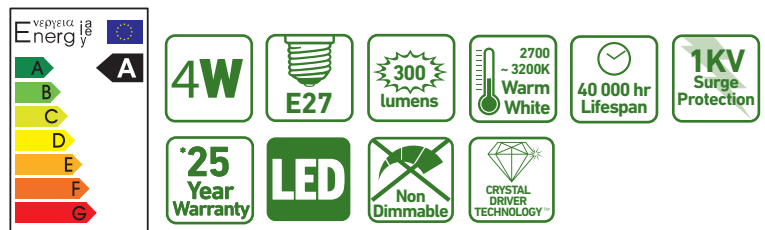

Warranty

This product carries a manufacturer's warranty by Ellies Electronics (Pty) Ltd for one year from date of purchase to be free from defects and to perform as specified.

*A limited lifetime performance warranty of 25 years based on 4 hours burn rate per day. Warranty cannot change ownership.

This warranty does not cover damage caused by natural causes, electrical spikes, surges or lightning. Keep receipt as proof of purchase.

PACKAGE CONTENTS

1 x 4W G45 LED Golf Ball

PACKAGE DIMENSIONS

	Height (mm)	Depth (mm)	Width (mm)	Weight (kg)	QTY
Gift Box	87	46	46	0.05	1
Carton	-	-	-	-	-

TECHNICAL INFORMATION

Specifications:

Input voltage	AC 220V - 240V
Frequency range	50Hz
Total power	4W
Power factor	>0.90PF
Surge withstand	±1000V
Colour temperature	2700 - 3200K (Warm white)
Efficacy	75 Lm/W ±10%
Light output	300 Lm ±10%
CRI	>80
Beam angle	180°
Holder	E27
Main material	Plastic
Product size (mm)	ø = 60mm height = 110mm
Operating environment	0°C to 40°C
Dimmable	No
Rated life	40 000 hours

Data based on actual measurements at 230Vac.

* Lasts for more than 25 years based on 4 hours use per day.