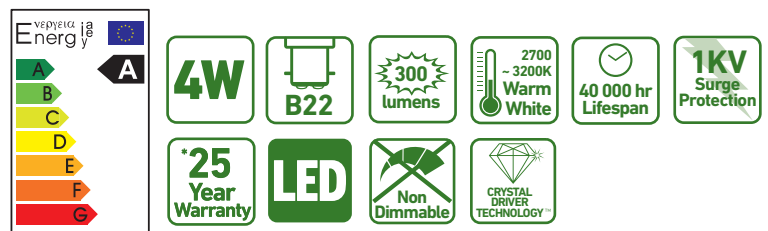

Warranty

This product carries a manufacturer's warranty by Ellies Electronics (Pty) Ltd for one year from date of purchase to be free from defects and to perform as specified.

*A limited lifetime performance warranty of 25 years based on 4 hours burn rate per day. Warranty cannot change ownership. This warranty does not cover damage caused by natural causes, electrical spikes, surges or lightning. Keep receipt as proof of purchase.

PACKAGE CONTENTS

1 x 4W G45 LED Golf Ball

PACKAGE DIMENSIONS

	Height (mm)	Depth (mm)	Width (mm)	Weight (kg)	QTY
Gift Box	87	46	46	0.06	1
Carton	0	0	0	0	0

TECHNICAL INFORMATION

Specifications:

Input voltage	AC 220V - 240V
Frequency range	50Hz
Total power	4W
Power factor	>0.90PF
Surge withstand	±1000V
Colour temperature	2700 - 3200K (Warm white)
Efficacy	75 Lm/W ±10%
Light output	300 Lm ±10%
CRI	>80
Beam angle	180°
Holder	B22
Main material	Plastic
Product size (mm)	ø = 45mm height = 75.5mm
Operating environment	0°C to 40°C
Dimmable	No
Rated life	40 000 hours

Data based on actual measurements at 230Vac.

* Lasts for more than 25 years based on 4 hours use per day.