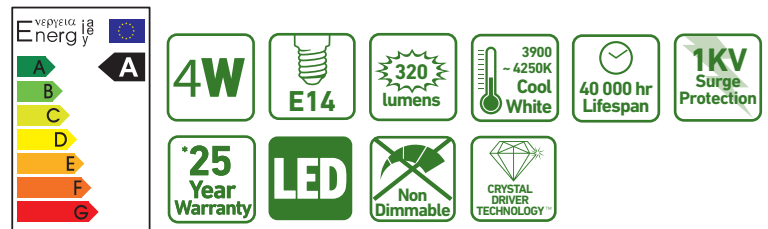

Warranty

This product carries a manufacturer's warranty by Ellies Electronics (Pty) Ltd for one year from date of purchase to be free from defects and to perform as specified.

*A limited lifetime performance warranty of 25 years based on 4 hours burn rate per day.

Warranty cannot change ownership.

This warranty does not cover damage caused by natural causes, electrical spikes, surges or lightning. Keep receipt as proof of purchase.

PACKAGE CONTENTS

1 x 4W LED Candle

PACKAGE DIMENSIONS

	Height (mm)	Depth (mm)	Width (mm)	Weight (kg)	QTY
Gift Box	112	36	36	0.05	1
Carton	-	-	-	-	-

TECHNICAL INFORMATION

Specifications:

Input voltage	AC 220V - 240V
Frequency range	50Hz
Total power	4W
Power factor	>0.90PF
Surge withstand	±1000V
Colour temperature	3900 - 4250K (Cool white)
Efficacy	80 Lm/W ±10%
Light output	320 Lm ±10%
CRI	>80
Beam angle	180°
Holder	E14
Main material	Plastic
Product size (mm)	ø = 35.5mm height = 104mm
Operating environment	0°C to 40°C
Dimmable	No
Rated life	40 000 hours

Data based on actual measurements at 230Vac.

* Lasts for more than 25 years based on 4 hours use per day.