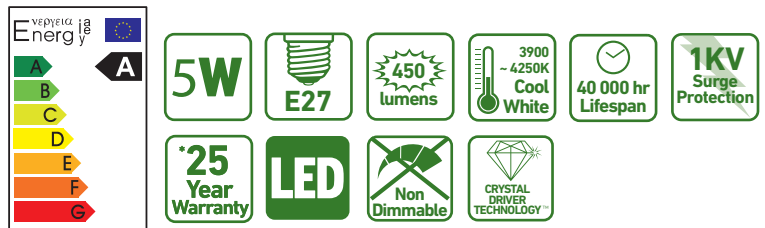

Warranty

This product carries a manufacturer's warranty by Ellies Electronics (Pty) Ltd for one year from date of purchase to be free from defects and to perform as specified.

*A limited lifetime performance warranty of 25 years based on 4 hours burn rate per day. Warranty cannot change ownership. This warranty does not cover damage caused by natural causes, electrical spikes, surges or lightning. Keep receipt as proof of purchase.

PACKAGE CONTENTS

1 x 5W A60 LED

PACKAGE DIMENSIONS

	Height (mm)	Depth (mm)	Width (mm)	Weight (kg)	QTY
Gift Box	120	61	61	0.07	1
Carton	-	-	-	-	-

TECHNICAL INFORMATION

Specifications:

Input voltage	AC 220V - 240V
Frequency range	50Hz
Total power	5W
Power factor	>0.90PF
Surge withstand	±1000V
Colour temperature	3900 - 4250K (Cool white)
Efficacy	90 Lm/W ±10%
Light output	450 Lm ±10%
CRI	>80
Beam angle	270°
Holder	E27
Main material	Plastic
Product size (mm)	ø = 60mm height = 110mm
Operating environment	0°C to 40°C
Dimmable	No
Rated life	40 000 hours

Data based on actual measurements at 230Vac.

* Lasts for more than 25 years based on 4 hours use per day.