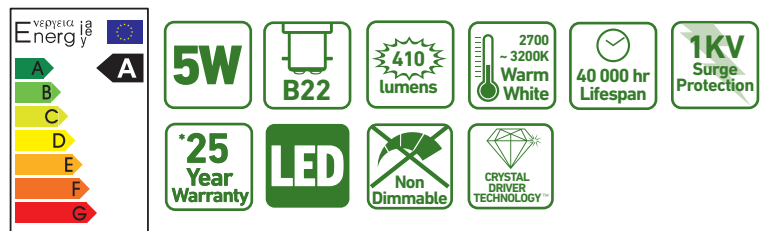

Warranty

This product carries a manufacturer's warranty by Ellies Electronics (Pty) Ltd for one year from date of purchase to be free from defects and to perform as specified.

*A limited lifetime performance warranty of 25 years based on 4 hours burn rate per day.

Warranty cannot change ownership.

This warranty does not cover damage caused by natural causes, electrical spikes, surges or lightning. Keep receipt as proof of purchase.

PACKAGE CONTENTS

1 x 5W A60 LED

PACKAGE DIMENSIONS

	Height (mm)	Depth (mm)	Width (mm)	Weight (kg)	QTY
Gift Box	120	61	61	0.06	1
Carton	0	0	0	0	0

TECHNICAL INFORMATION

Specifications:

Input voltage	AC 220V - 240V
Frequency range	50Hz
Total power	5W
Power factor	>0.90PF
Surge withstand	±1000V
Colour temperature	2700 - 3200K (Warm white)
Efficacy	82 Lm/W ±10%
Light output	410 Lm ±10%
CRI	>80
Beam angle	270°
Holder	B22
Main material	Plastic
Product size (mm)	ø = 60mm height = 110mm
Operating environment	0°C to 40°C
Dimmable	No
Rated life	40 000 hours

Data based on actual measurements at 230Vac.

* Lasts for more than 25 years based on 4 hours use per day.