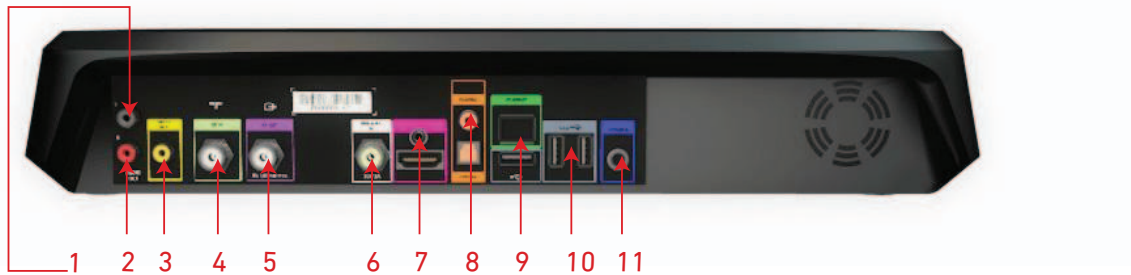

RMIVHDX

- 1 x Standard EISat 81cm x 75cm satellite dish.
- 1 x MultiChoice Smart LNB.
- 1 x Standard wall mount dish bracket.
- 1 x Max. 25m coaxial cable.
- 1 x Installation for a single domestic dwelling only, no apartments.
- 1 x IVSDHFM Voucher.
- Voucher and Warranty valid in South Africa and Lesotho only.
- Standard professional installation to 1 point only.
- Connecting and tuning of satellite equipment.
- Any variations to the standard installation are not covered by this voucher.

PACKAGE DIMENSIONS

	Height (mm)	Depth (mm)	Width (mm)	Weight (kg)	QTY
Product	112	377	480	5	1
Carton	405	574	491	25.5	5

www.ellies.co.za

Powered by **ELLIES**

Diagram

- 1 Left Audio : RCA out port
- 2 Right Audio : RCA out port
- 3 Video Out: RCA out port
- 4 RF In: Used for Extraview TV link connection
- 5 RF Out: Used for Extraview TV link connection
- 6 Unicable In: Satellite input to the DStv Explora
- 7 HDMI: Output to audio/visual equipment
- 8 Digital Audio Output: To get Dolby Digital sound on audio equipment
- 9 Ethernet Connection: Used when connecting the DStv Explora to the internet
- 10 USB Ports: Used when connecting the DStv Explora to the internet
- 11 Power Inputs: Insert power supply provided with DStv Explora