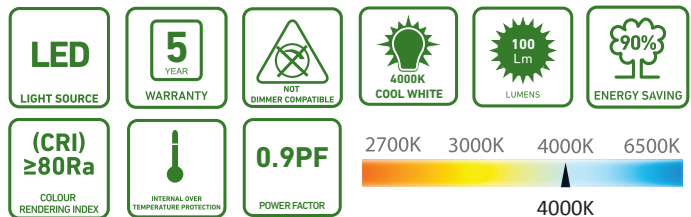

18W - 1,2m (4ft) LED Tube with Internal Driver

Cool White 4000K

Product Code: **FL18WT8C**
Barcode: **600284406 5188**

- 5 year warranty.
- 90% energy saving.
- Uniform light distribution over the entire length of the tube leaving 'no dark spots'.

Note: Not compatible with dimmer switch.

1.2m LED Tube (Milky cover)

Ideal for Shopping Malls, Office Buildings, Hotels, Meeting Rooms and Undercover Parkings.

TECHNICAL INFORMATION

Specifications:

Wattage	18W
Power Efficiency	90%
Input voltage	AC100V-240V
Frequency	50/60Hz
Fitting	G13
Lumens	100LM/W ±10%
Lifetime	30 000 hours @ 24/7 burn rate
Colour rendering index	(CRI) ≥ 80Ra
Beam angle	140°
IP Rating	IP20
Power Factor	0.9PF