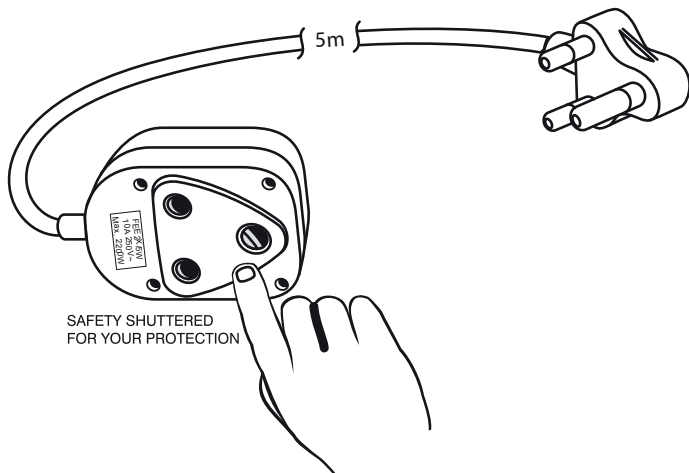

5m Extension Cable with Back to Back Janus Coupler 230V ~ 2 x 10A

Product Code: FEE2X/5W

Barcode: 6002844032333

Product Code: FBE2X5W

Barcode: 6002844031930

- Light Duty
- Safety Shuttered

The 5M Extension Cable

The 5m extension cord with a double Janus coupler gives you the ability to extend the reach of your plug point as well as allowing you to plug in two 3 pin plugs.

- Do not exceed 10 Amps.
- Uncoil cable fully when in use.

TECHNICAL INFORMATION

Specifications:

Colour:	White
Voltage:	240V
Amps:	2 x 10A
Cord Length:	5m
Cable Thickness:	1.0cm Ø (3Core)

THE KIT CONTAINS

1 x 5M Extension Cable with Back to Back Janus Coupler

PACKAGING DIMENSIONS