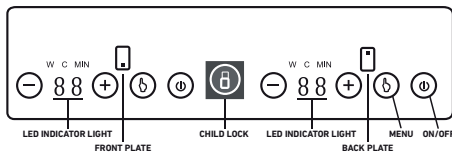

Do not use cookware with a rough bottom or a diameter that is less than 12cm or more than 26cm.

- Ceramic pots
- Pyrex pots
- Camber shaped bottom pots
- Aluminum pots
- Pots with a footed bottom
- Painted or coloured bottom pots

Use cookware that has a smooth bottom with a 12-26cm diameter.

- Stainless steel pots
- Enameled iron pots
- Ganoid tea pots
- Cast iron pots
- Frying pans
- Iron pan/frying pans

Maximum power
3000W
Front Zone: 200 - 1200W
Back Zone: 400 - 1800W

Use only with steel bottomed cookware

Operating information

Operating sheet - front:

Power code	Power data
P1	300W
P2	600W
P3	800W
P4	1000W
P5	1200W

Temp. code	Temp. data
C1	80°C
C2	120°C
C3	160°C
C4	200°C
C5	240°C

Operating sheet - back:

Power code	Power data
P1	400W
P2	600W
P3	800W
P4	1000W
P5	1200W
P6	1400W
P7	1600W
P8	1800W

Temp. code	Temp. data
C1	80°C
C2	120°C
C3	160°C
C4	180°C
C5	220°C
C6	220°C
C7	240°C
C8	260°C