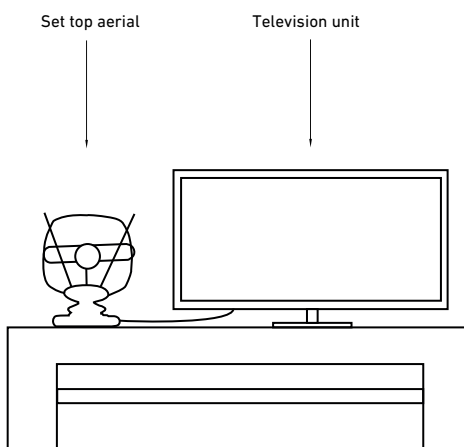

Basic usage diagram

THE PACKAGE CONTAINS

PACKAGING DIMENSIONS

	Weight (kg)	Height (mm)	Width (mm)	Depth (mm)
Package	1	329	289	149