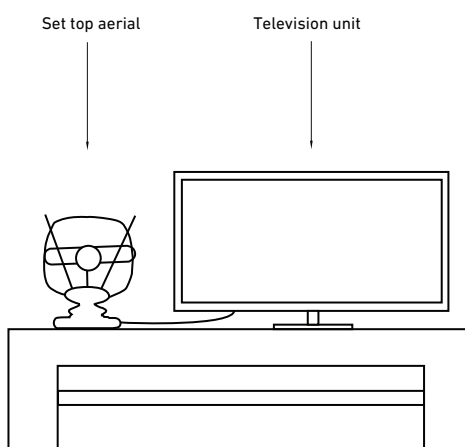

Amplified Set Top Aerial

Product Code: AAST
Barcode: 6002844002169

- Can be used in most UHF/VHF/FM signal areas.
- Variable booster allows to set level of required amplification.
- Better connection and clearer picture.
- Rotating UHF/VHF/FM indoor set top aerial.
- Supplied with power cord, aerial cable and gold plated IEC connector.
- Built-in high gain signal booster.
- Stylish Hi-Tech black finish.
- LED power on indicator.
- DTT compatible.

The Set Top Aerial

Rotating UHF/VHF/FM indoor set top aerial for better connection and clearer picture.

TECHNICAL INFORMATION

SPECIFICATIONS

Channels VHF:	04 - 13/25 dB gain
Channels UHF:	21 - 68 / 35 dB gain

Basic usage diagram

THE PACKAGE CONTAINS

PACKAGING DIMENSIONS

	Weight (kg)	Height (mm)	Width (mm)	Depth (mm)
Package	1	329	289	149