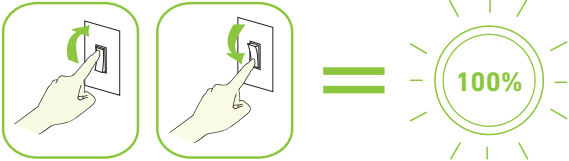

## 16W LED Ceiling Light

For accent lighting in your home. Energy efficiency saves on energy cost. Long lifetime results in saving on replacement lamps and maintenance costs.

**The light boasts a two stage dimming feature that works from a conventional light switch. No dimmer switch is required.**

The light will light up at 30% brightness if switched on the first time.

The light will light up at 100% brightness if switched on the second time.