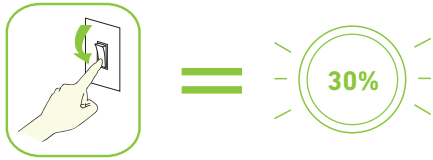

# 16W LED Ceiling Light with 2 Stage Dimming

Product Code: FL16CLC  
Barcode: 600284400 9458

2 Stage Dimming

- 2 Stage dimming feature
- Reveals true colour
- Instant ON
- Flicker free
- 2 Year warranty
- 50% energy savings
- No dimmer switch is required

## 16W LED Ceiling Light

For accent lighting in your home. Energy efficiency saves on energy cost. Long lifetime results in saving on replacement lamps and maintenance costs.

**The light boasts a two stage dimming feature that works from a conventional light switch. No dimmer switch is required.**

The light will light up at 30% brightness if switched on the first time.

The light will light up at 100% brightness if switched on the second time.