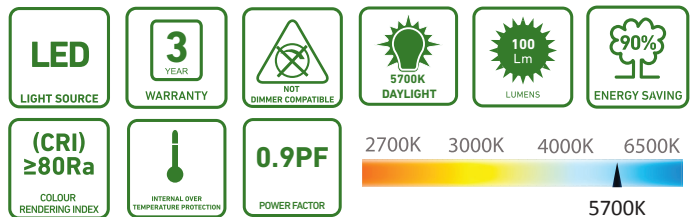

14W - 0.9m (3ft) LED Tube with Internal Driver Daylight 5700K

Product Code: FL14WT8DL
Barcode: 600284406 5249

- 3 year warranty.
- 90% energy saving.
- Uniform light distribution over the entire length of the tube leaving 'no dark spots'.

Note: Not compatible with dimmer switch.

0.9m LED Tube (Milky cover)

Ideal for Shopping Malls, Office Buildings, Hotels, Meeting Rooms and Undercover Parkings.

TECHNICAL INFORMATION

Specifications:

Wattage	14W
Power Efficiency	90%
Input voltage	AC100V-240V
Frequency	50/60Hz
Fitting	G13
Lumens	100LM/W ±10%
Lifetime	30 000 hours @ 24/7 burn rate
Colour rendering index	(CRI) ≥ 80Ra
Beam angle	140°
IP Rating	IP20
Power Factor	0.95