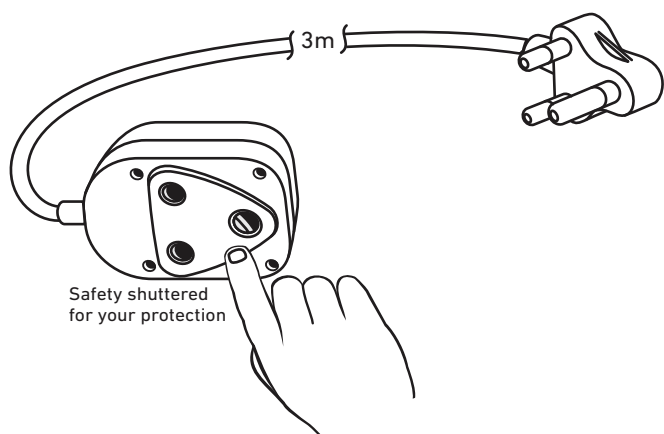

3m Extension Cable with Coupler

16A Max. 250V ~

Product Code: FEE2X/3W
Barcode: 6002844032906
Blister Code: FBE2X3W
Barcode: 6002844033156

- Safety shuttered for your protection
- Built-in back to back coupler or side by side coupler
- Provides power from 2 plug points
- Conforms to all South African National Standards

3m Extension Cable with Coupler

This 3m extension cable with coupler has 2 x 3 pin sockets. It converts your single plug point into multiple sockets. The extension cord allows you to extend your reach by 3m. It is available as either a side by side or double janus coupler.

TECHNICAL INFORMATION

Specifications:

Colour:	White
Voltage:	250V
Amps:	10A
Cord length:	3m
Max Connected Load:	2200W

PACKAGE CONTENTS

1x 16A 3m Extension Cord with Coupler

PACKAGE DIMENSIONS

Package dimensions Blister dimensions

Height (mm)	Length (mm)	Width (mm)	Weight (kg)
305	70	245	0.40
230	70	210	0.35