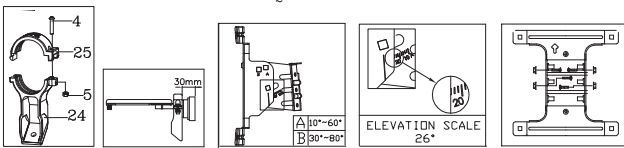

## 75cm satellite dish

Ideal for high definition satellite reception.  
Outdoor installation

25		40mm LNB CLAMP	1
24		40mm LNB CLAMP HOLDER	1
23		LNB Arm	1
22		F/Mast Bracket	1
21		Reflector Bracket	1
20		Reflector	1
10		M6*15 round-head screw	4
9		M6 Washer	4
8		M6*15 Round Flat Head Square Screw	4
7		M6 flange nut	12
6		M6*W53 U Square bolt	2
5		M4 hex nut	1
4		M4*20 Round-head cross screw	1
3		cover	1
2		M6*12 hex-head cap screw w/sw/w	1
1		M6*30 hex-head cap screw w/w	2
NO.	ITEM	DESCRIPTION	Q'TY

### Specifications:

Item & Spec.	DE80
Offset Angle	22.75
Effective Physical Size (cm)	W75xH81
Focus Length (mm)	492
S-band Gain @ 2.5GHZ	25.7dB
C-band Gain @ 4.0GHZ	-
Ku-band Gain @ 12.5GHZ	38.63dB
Elevation	15°~75°/10°~80°/0°~90°
Azimuth	0°~360°
Aperture Efficiency	75% (min)
F/D Ratio	0.65
Weight	4.5kg
Material	Mild Steel
Finishing	Polyester Powder
Color	Gray/Cool Gray
Standard Mount	G/P/W
Pole diameter Acceptable (mm)	38~50
Ambient Temperature	-40°~+60°C
Relative Humidity	0~100%

## THE PACKAGE CONTAINS

 1 x (75cm x 81cm) Satellite Dish

## PACKAGE DIMENSIONS

Height (mm)	Depth (mm)	Width (mm)	Weight (kg)
870	84	935	8.5