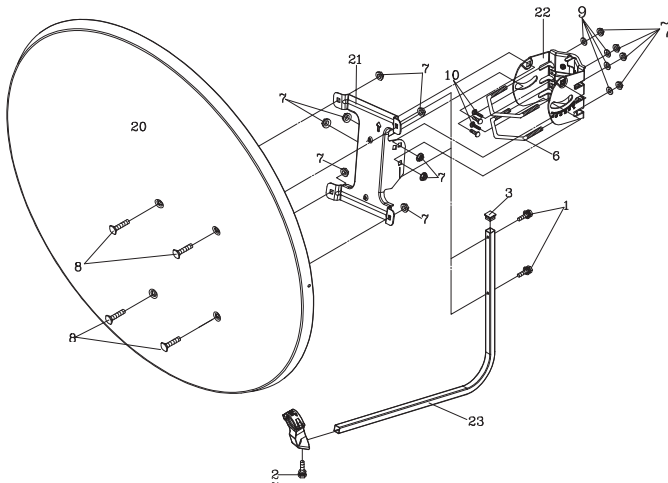

## 75cm satellite dish

Ideal for high definition satellite reception.  
Outdoor installation

25		40mm LNB CLAMP	1
24		40mm LNB CLAMP HOLDER	1
23		LNB Arm	1
22		F/Mast Bracket	1
21		Reflector Bracket	1
20		Reflector	1
10		M6*15 round-head screw	4
9		M6 Washer	4
8		M6*15 Round Flat Head Square Screw	4
7		M6 flange nut	12
6		M6*W53 U Square bolt	2
5		M4 hex nut	1
4		M4*20 Round-head cross screw	1
3		cover	1
2		M6*12 hex-head cap screw w/sw/w	1
1		M6*30 hex-head cap screw w/w	2
NO.	ITEM	DESCRIPTION	Q'TY

### Specifications:

Item & Spec.	DE80
Offset Angle	22.75
Effective Physical Size (cm)	W75xH81
Focus Length (mm)	492
S-band Gain @ 2.5GHZ	25.7dB
C-band Gain @ 4.0GHZ	-
Ku-band Gain @ 12.5GHZ	38.63dB
Elevation	15°~75°/10°~80°/0°~90°
Azimuth	0°~360°
Aperture Efficiency	75% (min)
F/D Ratio	0.65
Weight	4.5kg
Material	Mild Steel
Finishing	Polyester Powder
Color	Gray/Cool Gray
Standard Mount	G/P/W
Pole diameter Acceptable (mm)	38~50
Ambient Temperature	-40°~+60°C
Relative Humidity	0~100%

## THE PACKAGE CONTAINS

 1 x (75cm x 81cm) Satellite Dish

## PACKAGE DIMENSIONS

Height (mm)	Depth (mm)	Width (mm)	Weight (kg)
870	84	935	8.5