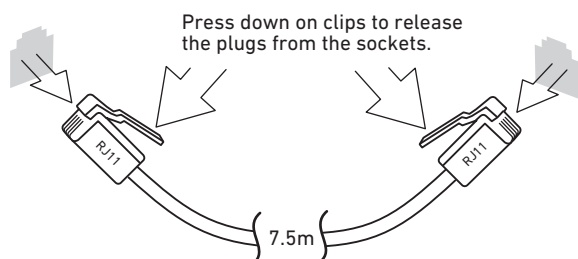

Venus Extension Lead Male to Male 7.5m

Product Code: BPTML7.5
Barcode: 6002844004422

- Durable and flexible.
- Easy to use.

Venus Extension Lead Male to Male

The Venus Extension Lead Male to Male extends the phone line between phone line plug and phone unit.

TECHNICAL INFORMATION

Specifications:

Colour:	Beige / White
Cord length:	7.5m
Connections:	Male to Male
Fitting	RJ11

Diagram

THE KIT CONTAINS

1 x BPTML7.5

PACKAGE DIMENSIONS

	Height (mm)	Depth (mm)	Width (mm)	Weight (kg)	QTY
Blister	185	24	130	0,11	1
Carton	395	513	570	13.7	120