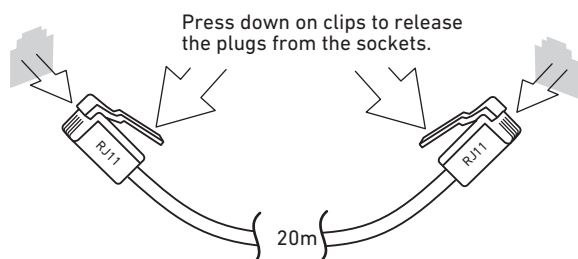

Venus Extension Lead Male to Male 20m

Product Code: BPTML20
Barcode: 6002844003821

- Durable and flexible.
- Easy to use.

Venus Extension Lead Male to Male

The Venus Extension Lead Male to Male extends the phone line between phone line plug and phone unit.

TECHNICAL INFORMATION

Specifications:

Colour:	Beige / White
Cord length:	20m
Connections:	Male to Male
Fitting	RJ11

Diagram

THE KIT CONTAINS

1 x BPTML20

PACKAGING DIMENSIONS

	Height (mm)	Depth (mm)	Width (mm)	Weight (kg)	QTY
Blister	216	55	145	0.15	1
Carton	312	605	506	6.5	40