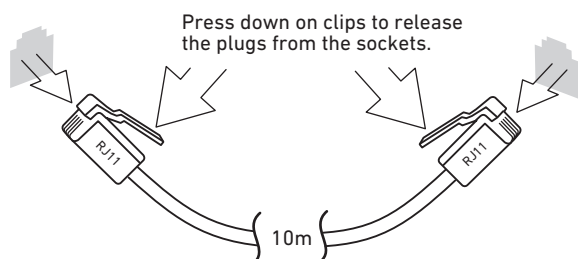

Venus Extension Lead Male to Male 10m

Product Code: BPTML10
Barcode: 6002844002008

- Durable and flexible.
- Easy to use.

Venus Extension Lead Male to Male

The Venus Extension Lead Male to Male extends the phone line between phone line plug and phone unit.

TECHNICAL INFORMATION

Specifications:

Colour:	Beige / White
Cord length:	10m
Connections:	Male to Male
Fitting	RJ11

Diagram

THE KIT CONTAINS

1 x BPTML10

PACKAGE DIMENSIONS

	Height (mm)	Depth (mm)	Width (mm)	Weight (kg)	QTY
Blister	185	24	130	0,14	1
Carton	388	532	520	11.7	80