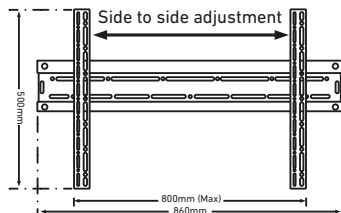

Heavy Duty Wall Mount

42" - 74" Flat TV Panels

Product Code: **BAMLPWM**

Barcode: 600284404 2226

- Anti-theft locking bar for securing tv (Padlock not included).
- Easy Installation.
- Designed for concrete / brick or 40cm stud walls.
- 10 year Warranty.

The Heavy Duty Wall Mount

The wall mount is recommended for indoor installation. It fits most 42" - 74" LCD / LED Flat TV Panels.

Diagram

Hook Screen onto Wall Bracket
IMPORTANT: This procedure will require two people.

TECHNICAL INFORMATION

SPECIFICATIONS

Maximum Loading Capacity:	85kg
TV to Wall Distance:	40mm
Vesa Compliant:	100 x 100mm 100 x 200mm 200 x 200mm 400 x 400mm 400 x 600mm 470 x 760mm

TOOLS REQUIRED FOR INSTALLATION

	Weight (kg)	Height (mm)	Width (mm)	Depth (mm)
Package		53	879	164